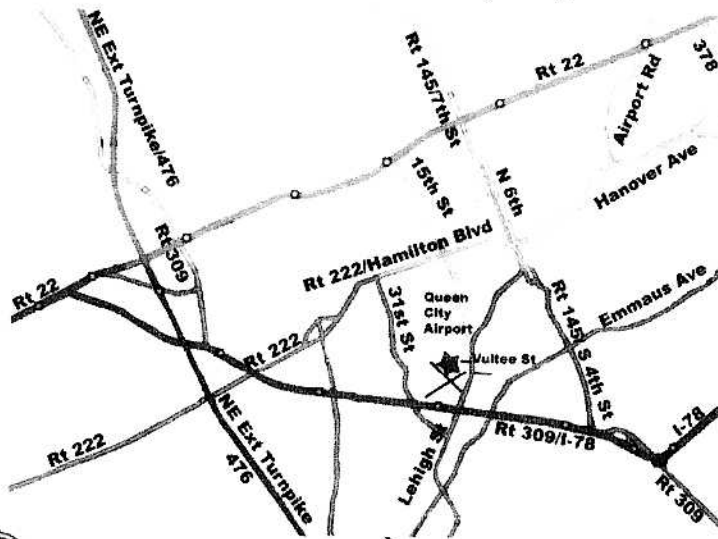

Have a pilot's breakfast!

Pancakes, sausage, scrambled eggs, coffee and juice.

Donation: just $6.00 - Children 10 & under, $3.00

Proceeds go to Emmaus Kiwanis Community Projects